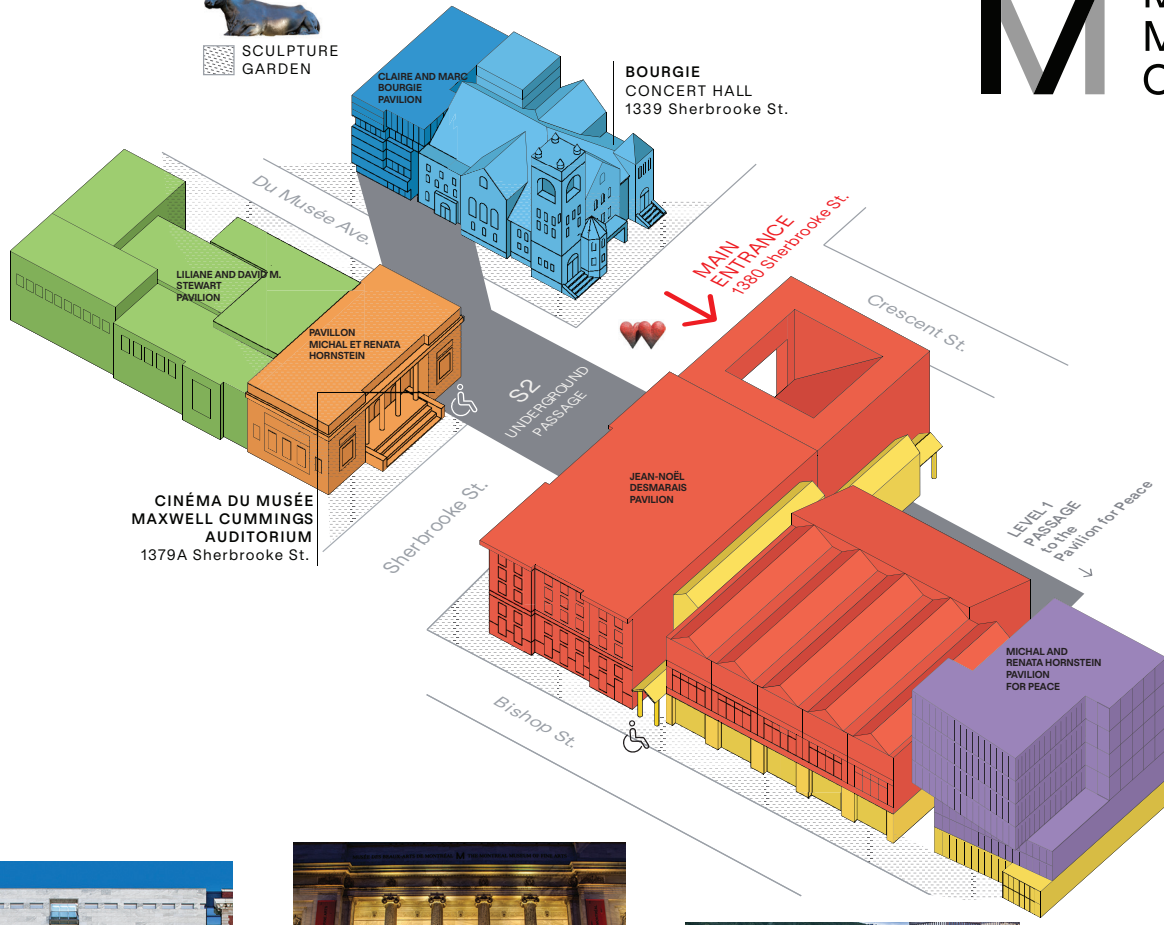

SCULPTURE GARDEN

PAVILION
Jean-Noël
Desmarais

- 4 The Arts of One World
Stéphan Crétier and
Stéphany Maillery Wing
- 3 Stargazing
Selected Works from
the Museum's Collection
- 2 Le Beaux-Arts Bistro
- 1 MAIN ENTRANCE

- S1 Michel de la Chenelière Centre
for Learning and the Arts
The Promenade
Studios
The Art Hive
The Museum's School of Art

- S2 International Contemporary Art
*Two by Two, Together:
Recent Additions to the
MMFA's Collection*